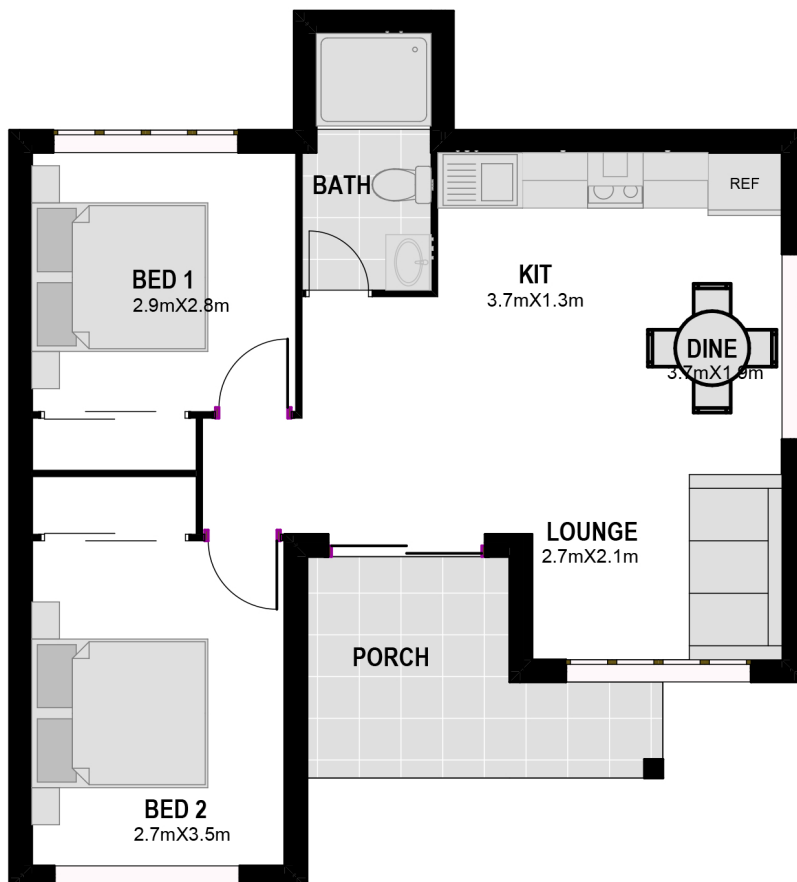

LUXURY | AFFORDABLE | CUSTOMISED

PROJECT DETAILS

SMART AMENITIES STANDARD FEATURES

Microwave
Cooktop
Dishwasher
Range hood
Stone Benchtop

Kitchen
Bathroom
Lounge
Bedroom
Porch

FLOOR PLAN

SPECIFICATIONS

AREAS(m²)

Bedroom	21.48
Lounge	5.40
Kitchen	17.8
Bath	7.48
Porch	5.56
TOTAL AREA	60.0