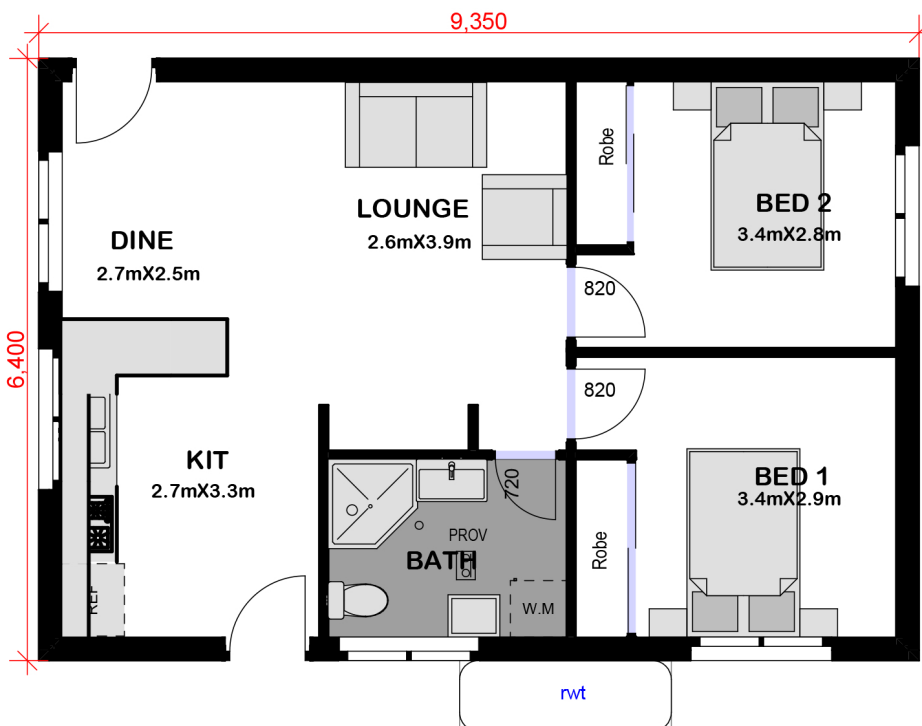

PEARL

LUXURY | AFFORDABLE | CUSTOMISED

PROJECT DETAILS

SMART AMENITIES STANDARD FEATURES

Microwave
Cooktop
Dishwasher
Range hood
Stone Benchtop

Kitchen
Bathroom
Lounge
Bedroom

FLOOR PLAN

SPECIFICATIONS

AREAS(m²)

TOTAL AREA	60.0
------------	------