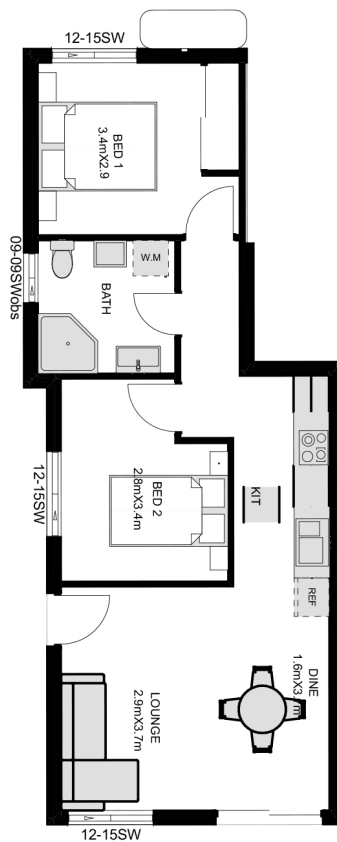

FLOOR PLAN

SPECIFICATIONS

AREAS(m²)

Bedroom	18.10
Lounge	9.60
Kitchen	13.22
Bath	5.31
TOTAL AREA	60.0