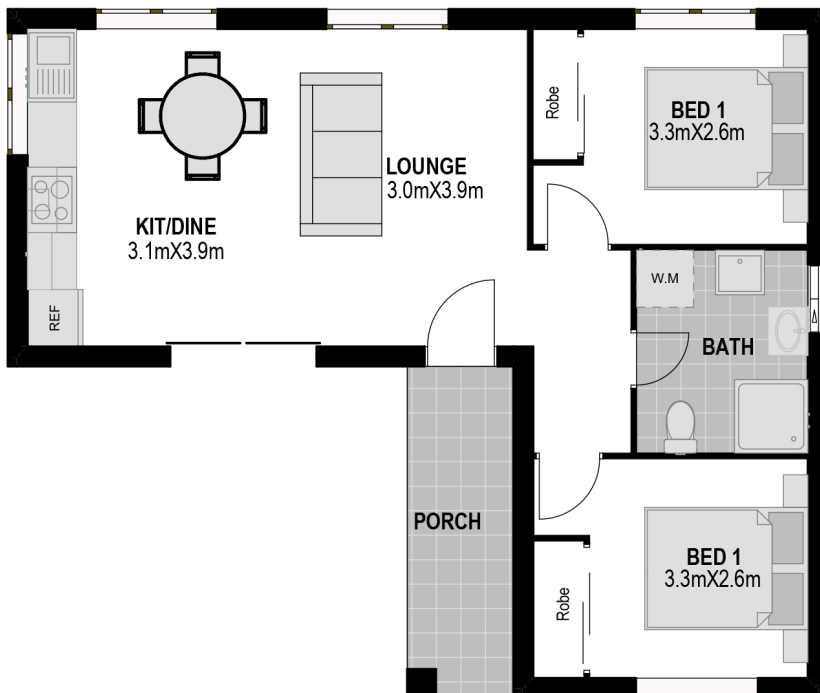

LUXURY | AFFORDABLE | CUSTOMISED

PROJECT DETAILS

SMART AMENITIES STANDARD FEATURES

Microwave
Cooktop
Dishwasher
Range hood
Stone Benchtop

Kitchen
Bathroom
Lounge
Bedroom
Porch

SPECIFICATIONS

AREAS(m2)

Bedroom	21.48
Lounge	5.40
Kitchen	17.8
Bath	7.48
Porch	5.56
TOTAL AREA	60.0

FLOOR PLAN