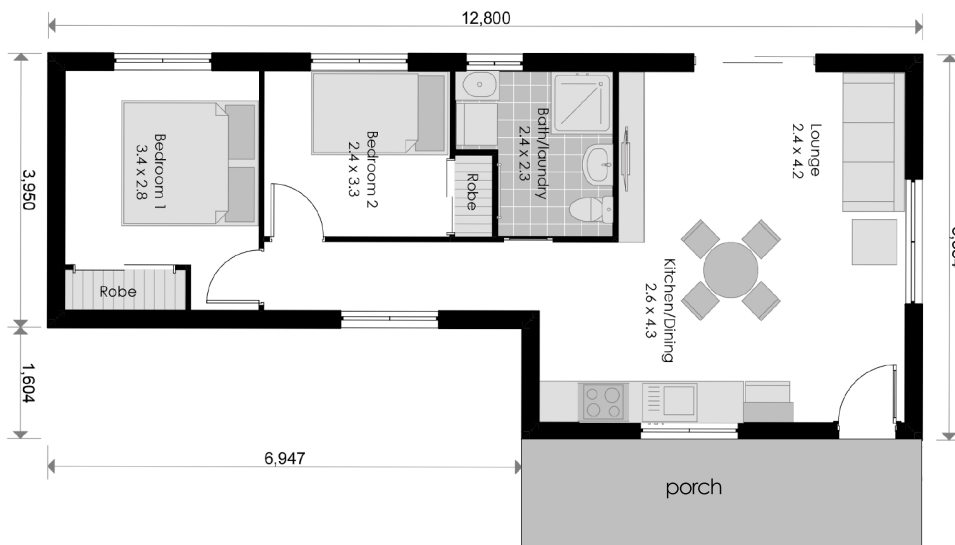

SPECIFICATIONS

AREAS(m2)

Bedroom	16.65
Lounge	15.60
Kitchen	8.71
Bath	4.81
Patio	4.34
TOTAL AREA	59.95

FLOOR PLAN