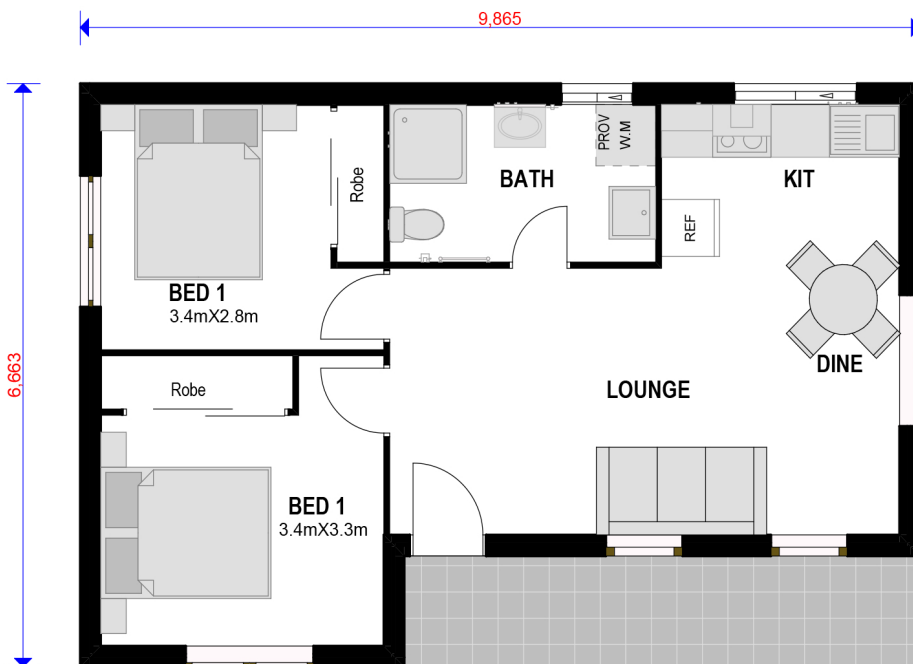

LUXURY | AFFORDABLE | CUSTOMISED

PROJECT DETAILS

SMART AMENITIES STANDARD FEATURES

Microwave
Cooktop
Dishwasher
Range hood
Stone Benchtop

Kitchen
Bathroom
Lounge
Bedroom
Porch

FLOOR PLAN

SPECIFICATIONS

AREAS(m²)

Bedroom	20.81
Lounge	10.39
Kitchen	12.09
Bath	6.17
Porch	2.99
TOTAL AREA	60.0